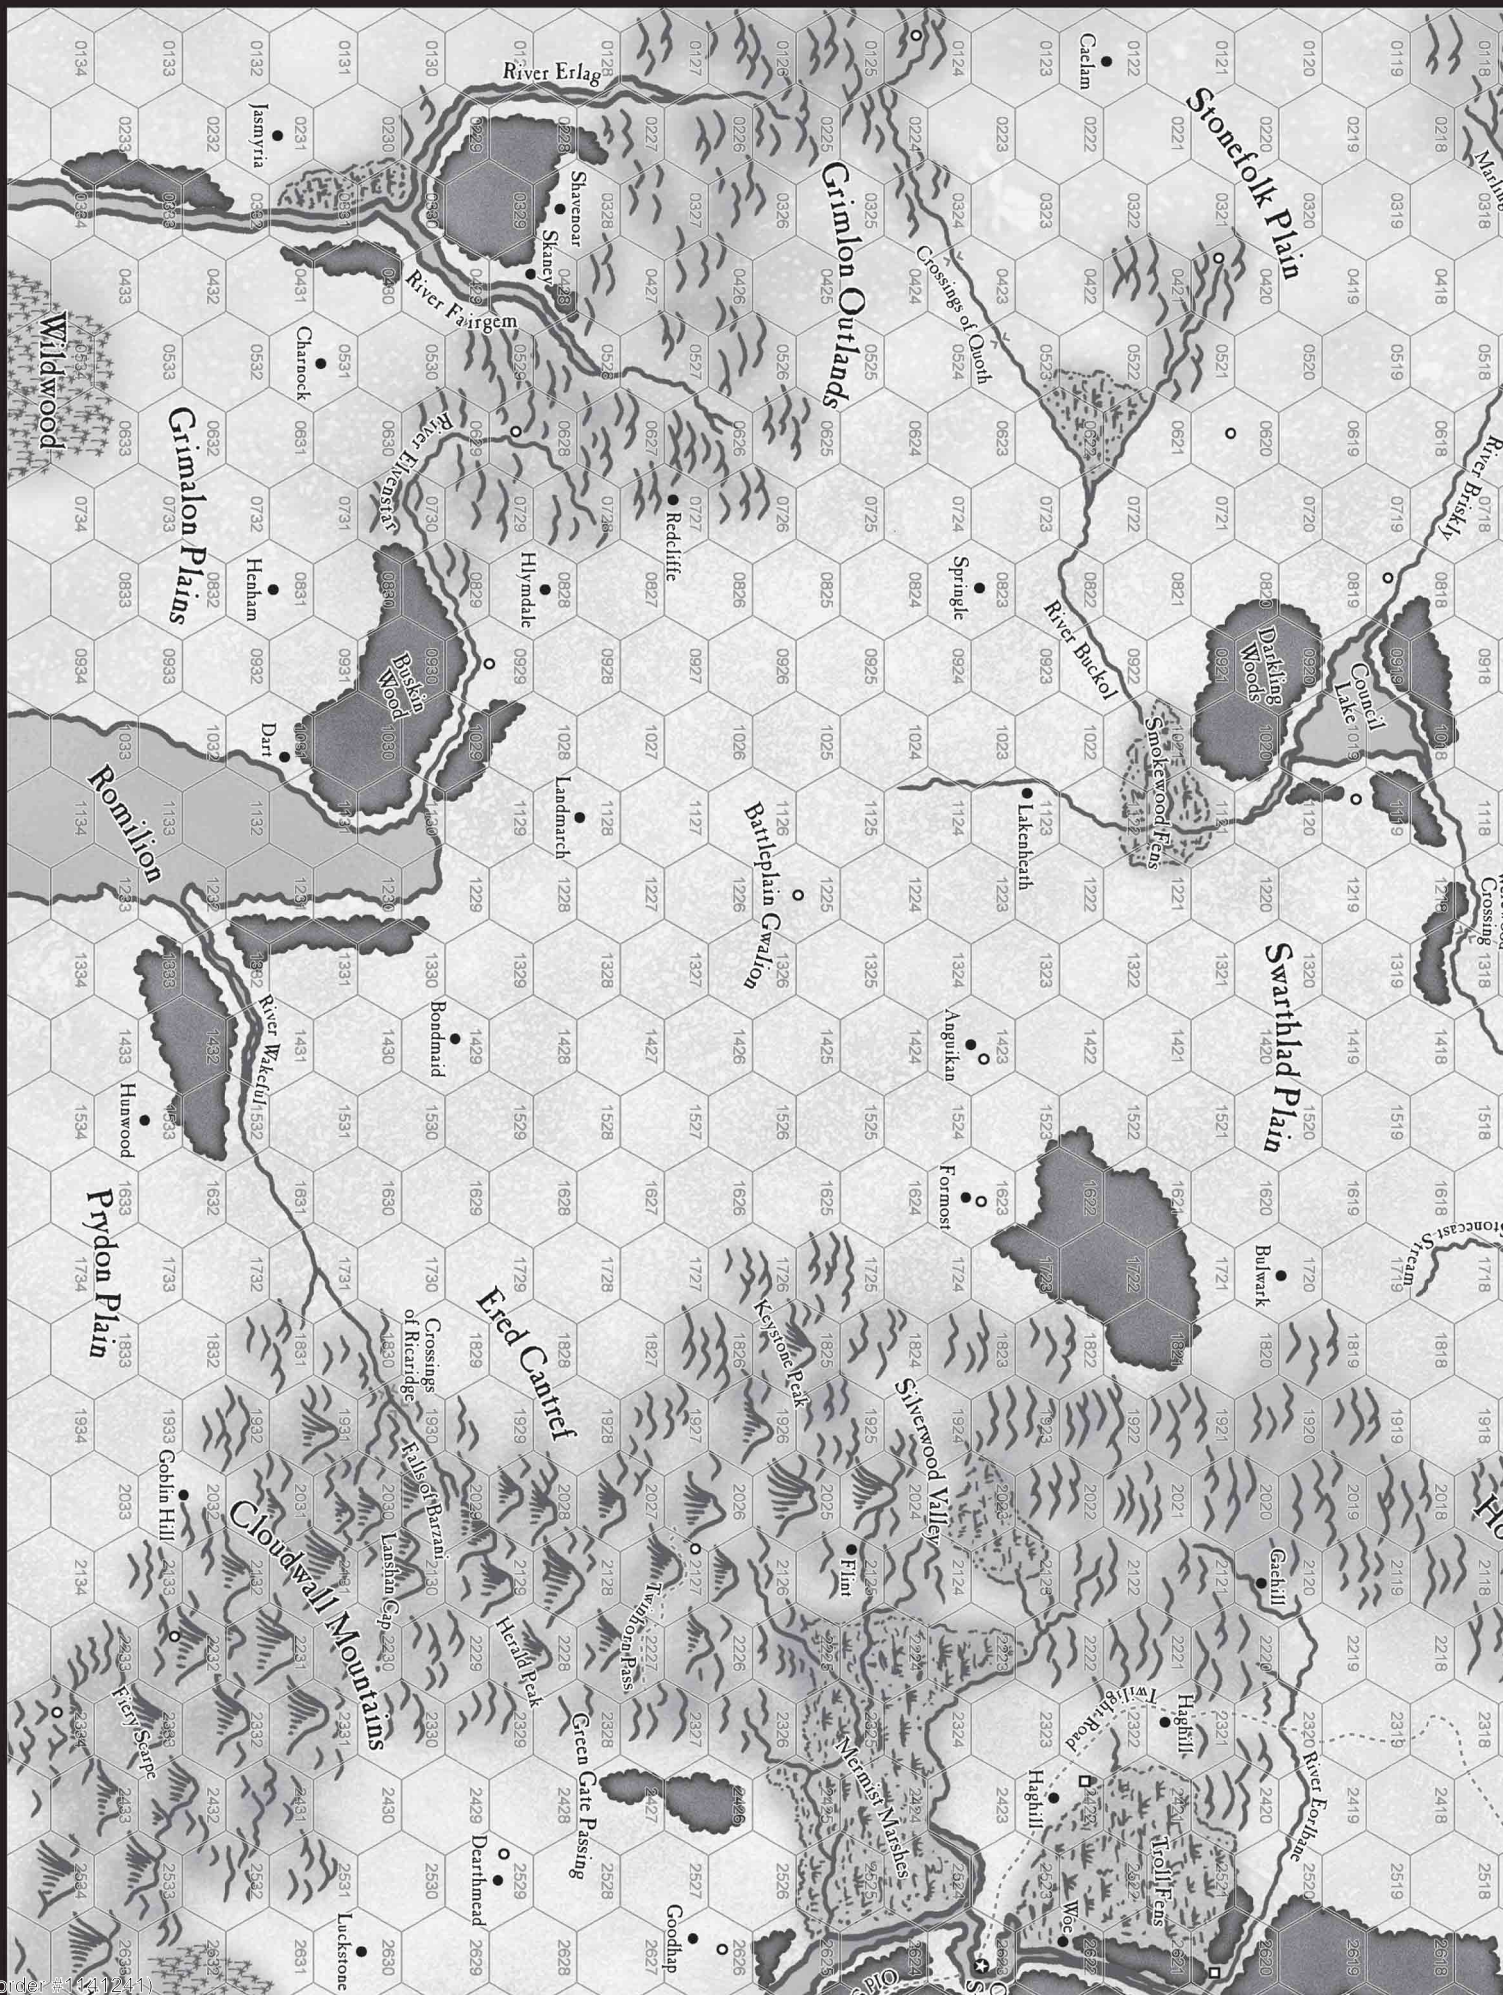

Map Five: City State of the Invincible Overlord and the Roglaroon

Scale: Five miles per hex, eleven miles per inch

Map Five: City State of the Invincible Overlord and the Roglaroon

Scale: Five miles per hex, eleven miles per inch