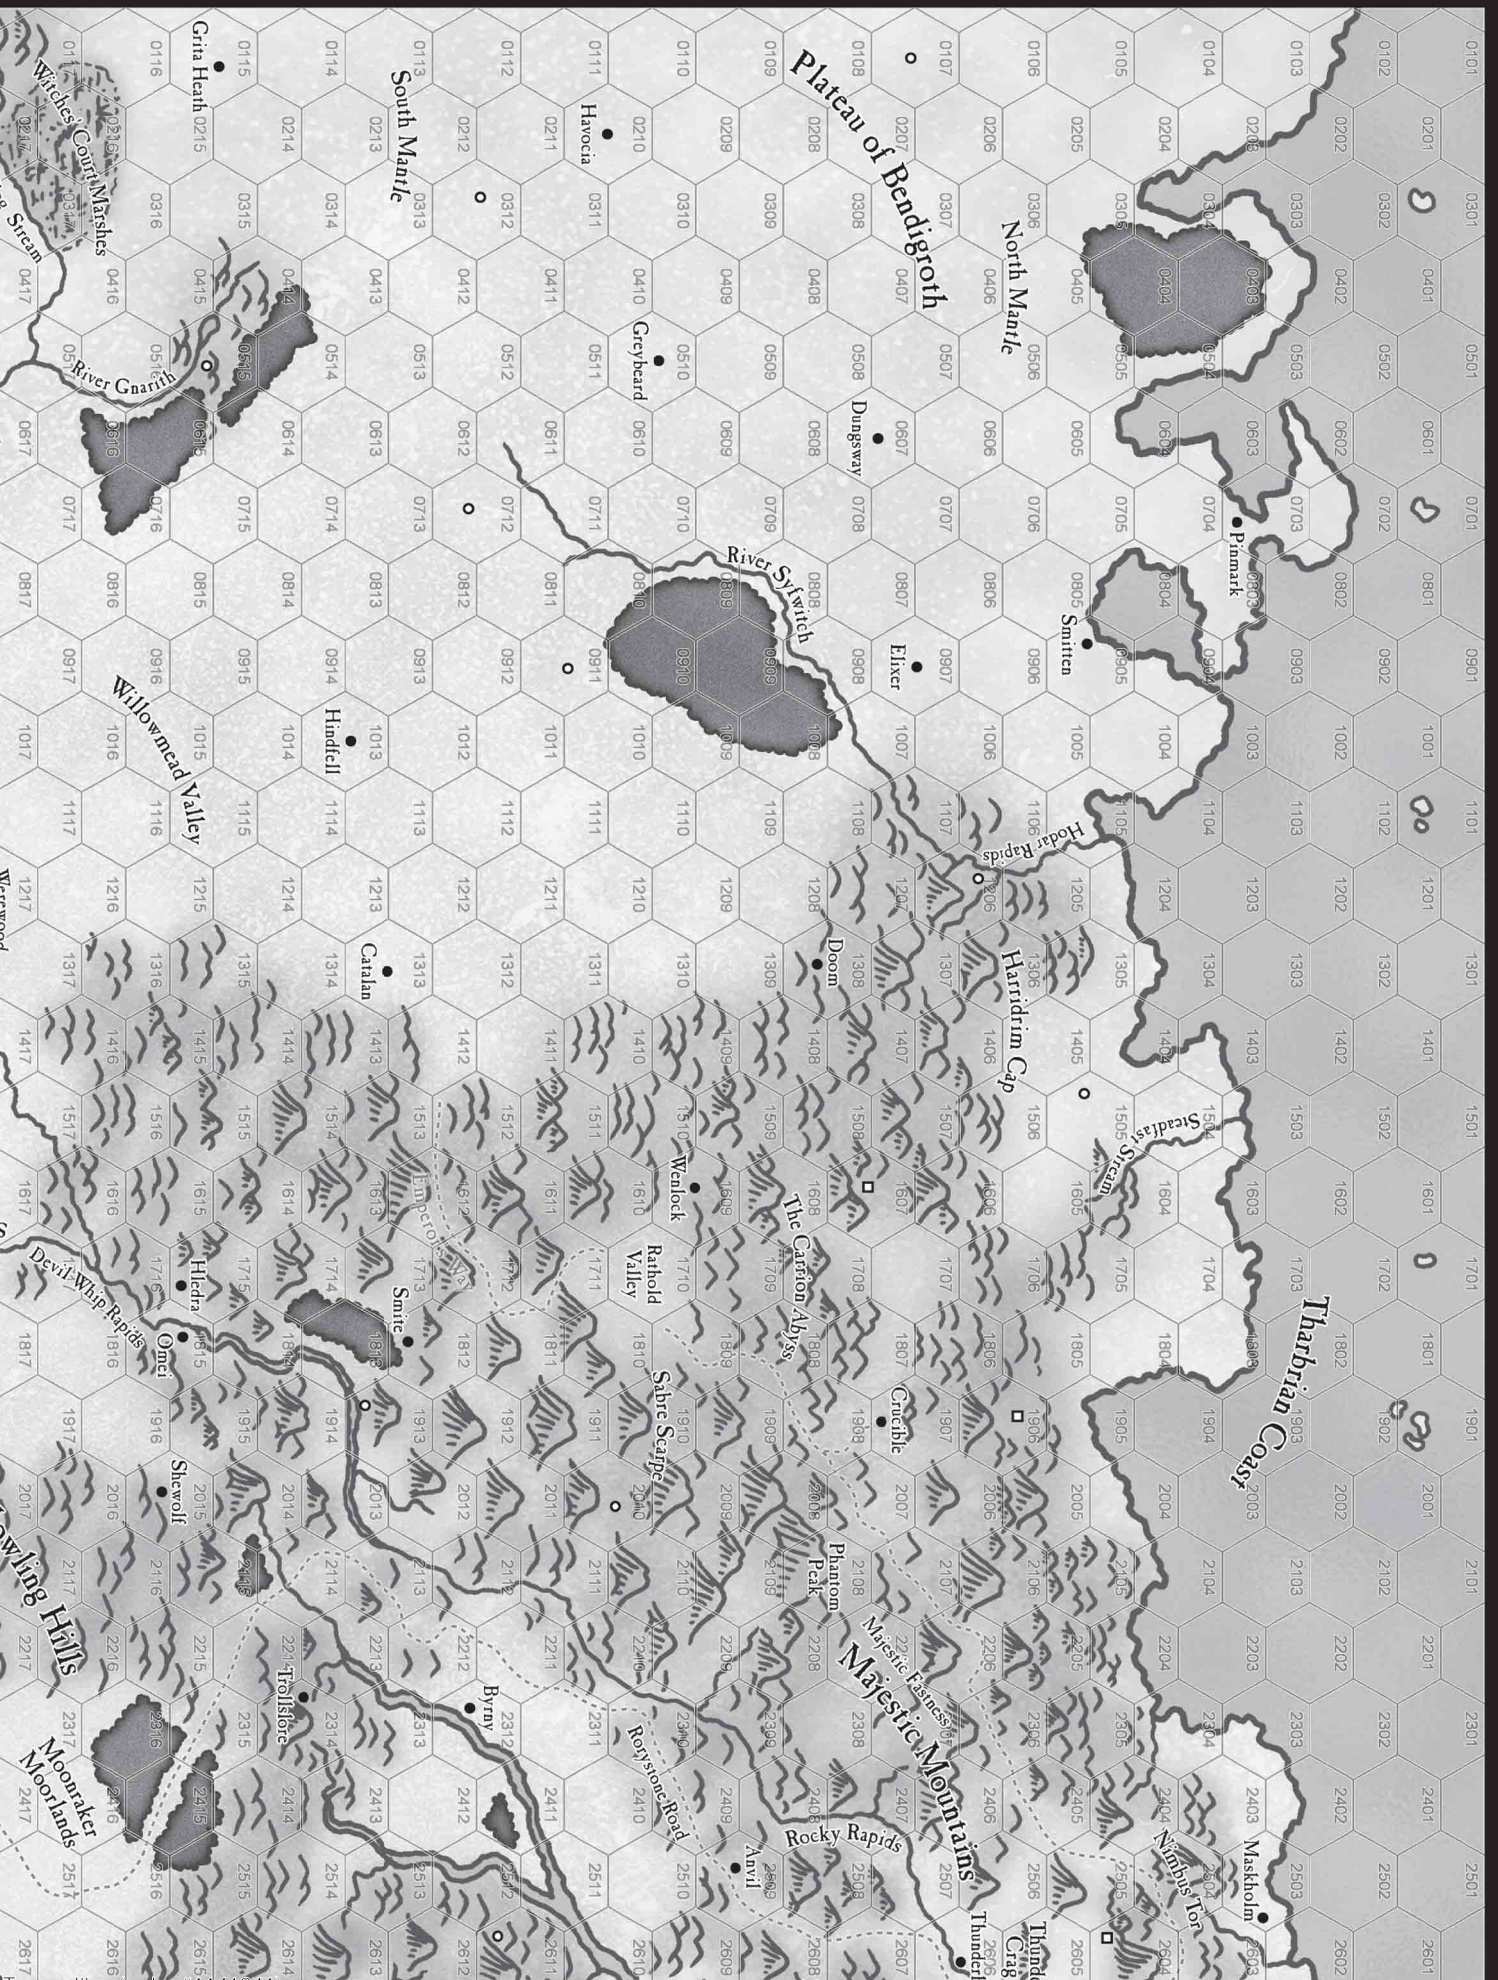

Map Five: City State of the Invincible Overlord and the Roglaroon

Scale: Five miles per hex, eleven miles per inch

Map Five: City State of the Invincible Overlord and the Roglaroon

Scale: Five miles per hex, eleven miles per inch